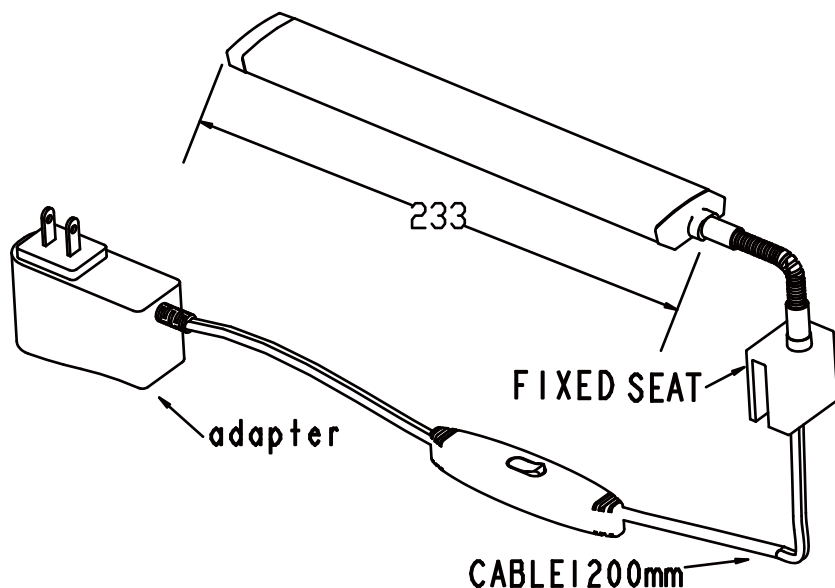

BOLYMIN, INC.

LED LIGHTING

LED Aquatic light

BUFAL

Name	Aquatic light	
Color	Black	White
LED Type	Blue/White	Blue/White
LED temperature /Wavelength	450~460nm /5000~6500K	450~460nm /5000~6500K
Power Consumption	4W	
Radiation angle	120 degree	
Luminous intensity	210 lm	
Input power	AC 100V~240V / 60HZ	
Output	DC 18V / 160mA	
Life	25000hrs	
Weight	150g	
Part Number	BUFALW03WAA	BUFALW03WAB