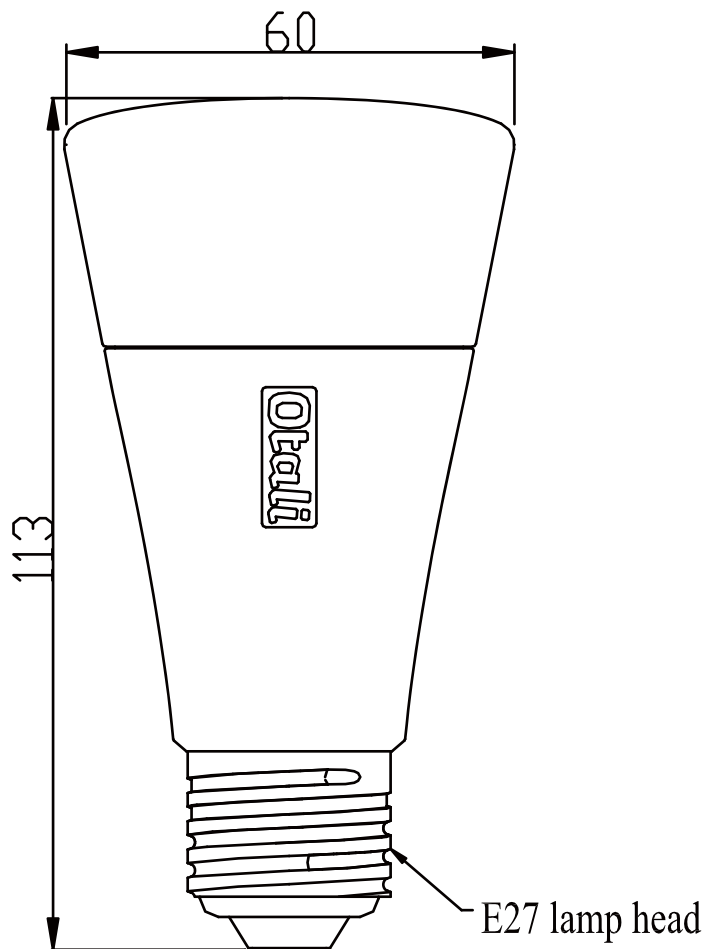

BOLYMIN, INC.

LED LIGHTING LED ICE CREAM BUAAB

Name	LED ICE CREAM(GREEN)	
Power Consumption	10W	
Color Temperature	5700K Cool White	2800K Warm White
Output Lumens	1000 lm	980 lm
Weight	110g	
Life	25000 hrs (Based on 3 hrs/day)	
Base	E27	
Light Angle	300 degree	
Input	100V~240V	
Part Number	BUAABW10WAC	BUAABY10WAC