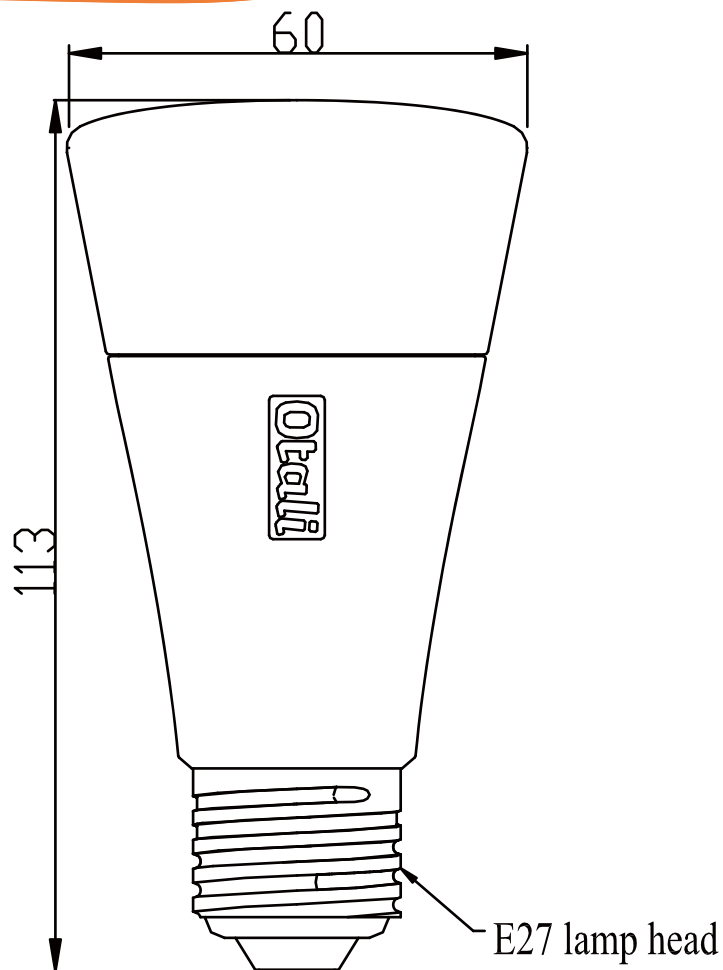

BOLYMIN, INC.

LED LIGHTING LED ICE CREAM BUAAB

Name	LED ICE CREAM(PINK)	
Power Consumption	10W	
Color Temperature	5700K Cool White	2800K Warm White
Output Lumens	1000 lm	980 lm
Weight	110g	
Life	25000 hrs (Based on 3 hrs/day)	
Base	E27	
Light Angle	300 degree	
Input	100V~240V	
Part Number	BUAABW10WAD	BUAABY10WAD