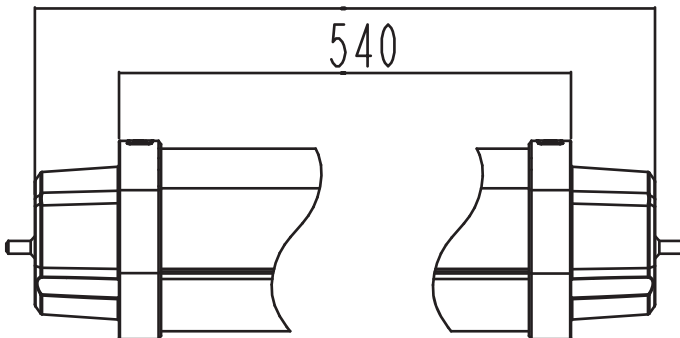

BOLYMIN, INC.

LED LIGHTING LED T8 2FT TUBE BUBAR

580

540

3-Brightness switchable

Name	LED T8 Tube 2ft 3-Brightness switchable
Power Consumption	10W→6W→2W 100%→60%→20%
Color Temperature	5300+/-500K
Output Lumens	1050 lm→630 lm→210 lm
3 ways brightness	100%→60%→20%
Weight	250g
Life	40,000hrs
Base	G13
Light Angle	300 degree
Input	100V~240V
Part Number	BUBARW10WAA