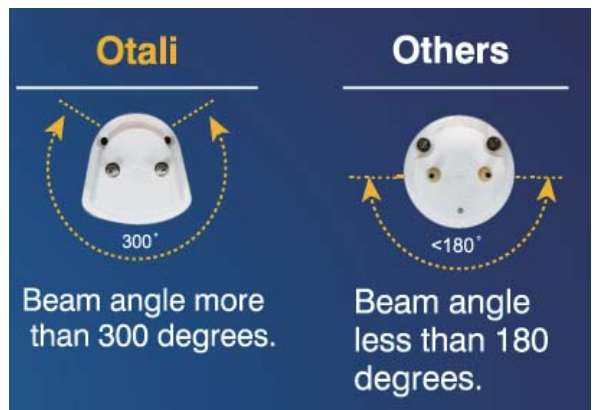

BOLYMIN, INC.

LED LIGHTING LED T8 2FT TUBE BUBAR

580

540

3-Brightness switchable

Name	LED T8 Tube 2ft 3-Brightness switchable
Power Consumption	10W→6W→2W 100%→60%→20%
Color Temperature	5300+/-500K
Output Lumens	1050 lm→630 lm→210 lm
3 ways brightness	100%→60%→20%
Weight	250g
Life	40,000hrs
Base	G13
Light Angle	300 degree
Input	100V~240V
Part Number	BUBARW10WAA