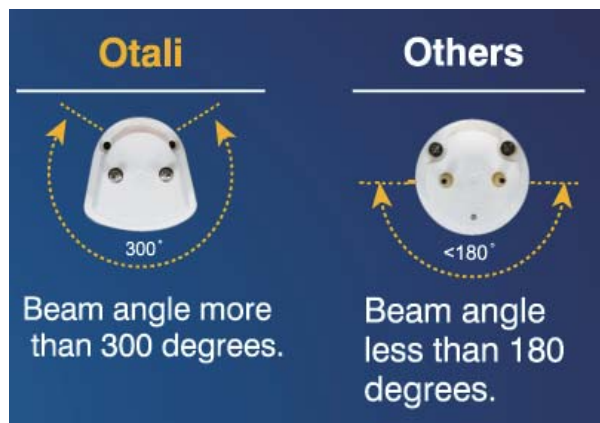

### 3-Brightness switchable

Name	LED T8 Tube 4ft 3-Brightness switchable
Power Consumption	20W → 12W → 4W 100% → 60% → 20%
Color Temperature	5700+/-500K
Output Lumens	2010 lm → 1260 lm → 400lm
3 ways brightness	100% → 60% → 20%
Weight	490g
Life	40,000hrs
Base	G13
Light Angle	300 degree
Input	100V~240V
Part Number	BUBATW20WAA