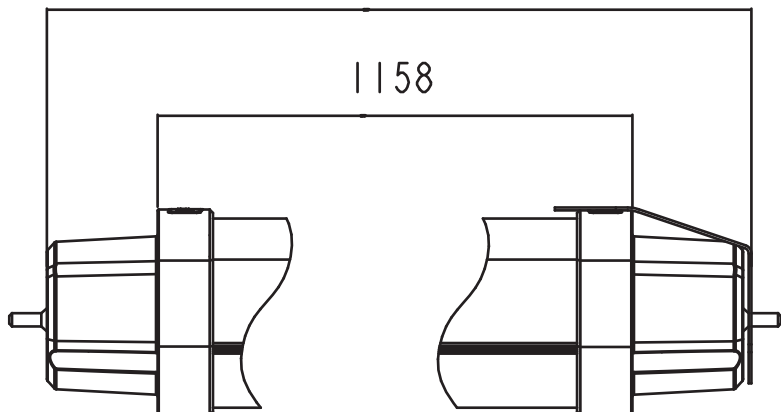

### 3-Brightness switchable

Name	LED T8 Tube 4ft 3-Brightness switchable
Power Consumption	20W → 12W → 4W 100% → 60% → 20%
Color Temperature	5700+/-500K
Output Lumens	2010 lm → 1260 lm → 400lm
3 ways brightness	100% → 60% → 20%
Weight	490g
Life	40,000hrs
Base	G13
Light Angle	300 degree
Input	100V~240V
Part Number	BUBATW20WAA