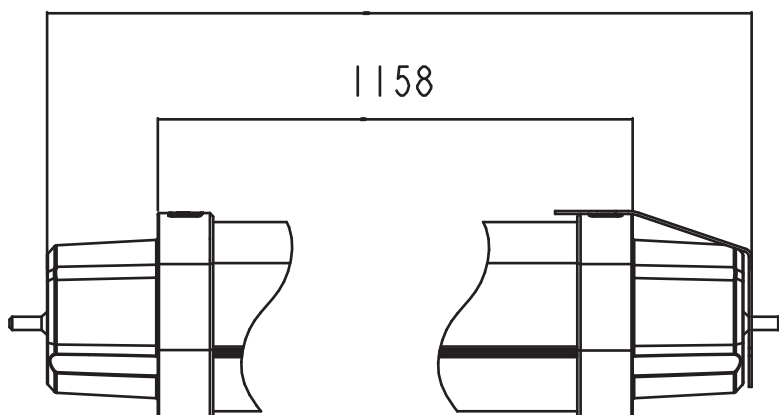

BOLYMIN, INC.

LED LIGHTING LED T8 4FT TUBE BUBAU

1198

3-Color switchable

Name	LED T8 Tube 4ft 3-Color switchable
Power Consumption	20W
Color Temperature	5300K (Cool White) +/-500K 4000K (Nature White) +/-500K 3000K (Warm White) +/-500K
Output Lumens	1850 lm (Cool White) 1800lm (Nature White) 1650lm (Soft White)
Weight	490g
Life	40,000hrs
Base	G13
Light Angle	300 degree
Input	100V~240V
Part Number	BUBAUW20WAA