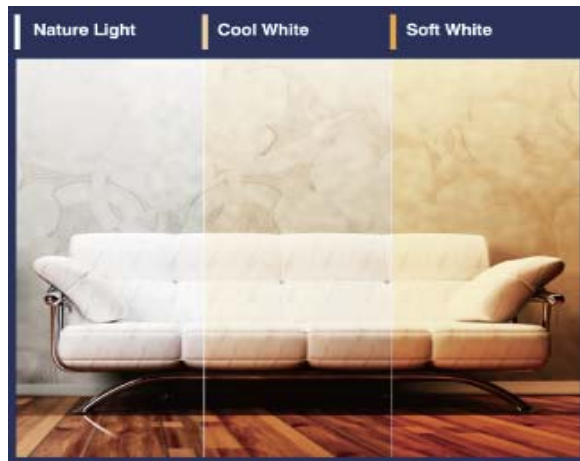

BOLYMIN, INC.

LED LIGHTING LED T8 4FT TUBE BUBAU

1198

3-Color switchable

Name	LED T8 Tube 4ft 3-Color switchable
Power Consumption	20W
Color Temperature	5300K (Cool White) +/-500K 4000K (Nature White) +/-500K 3000K (Warm White) +/-500K
Output Lumens	1850 lm (Cool White) 1800lm (Nature White) 1650lm (Soft White)
Weight	490g
Life	40,000hrs
Base	G13
Light Angle	300 degree
Input	100V~240V
Part Number	BUBAUW20WAA