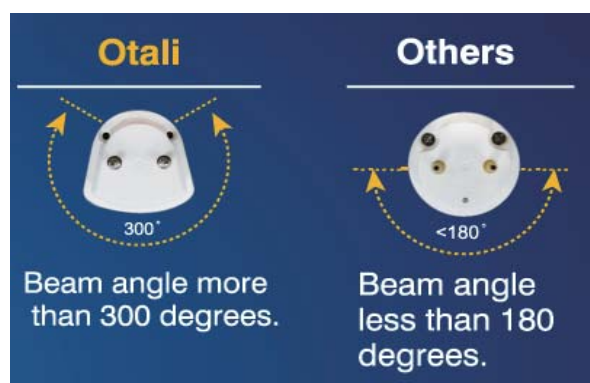

BOLYMIN, INC.

LED LIGHTING LED T8 4FT TUBE BUBAU

1198

3-Color switchable

Name	LED T8 Tube 4ft 3-Color switchable
Power Consumption	20W
Color Temperature	5300K (Cool White) +/-500K 4000K (Nature White) +/-500K 3000K (Warm White) +/-500K
Output Lumens	1850 lm (Cool White) 1800lm (Nature White) 1650lm (Soft White)
Weight	490g
Life	40,000hrs
Base	G13
Light Angle	300 degree
Input	100V~240V
Part Number	BUBAUW20WAA