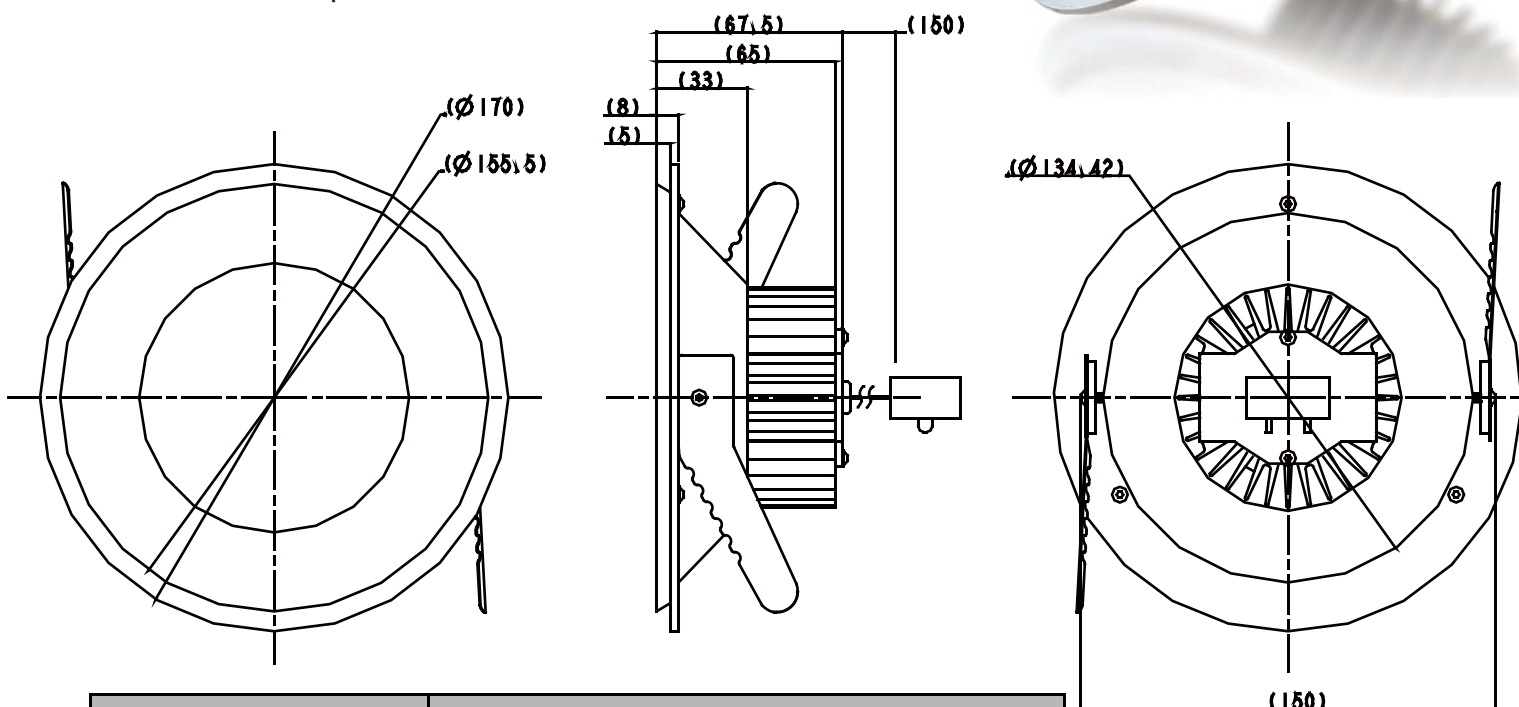

Name	Down Light	
Power Consumption	12W	
Color Temperature	5700K Cool White	2800K Warm White
Output Lumens	480 Lux @1meter	430 Lux @1meter
Weight	500g	
Life	40000 hrs	
Light Angle	120 degree	
Input	90-240V	
Part Number	BUDAMW12WAA	BUDAMY12WAA