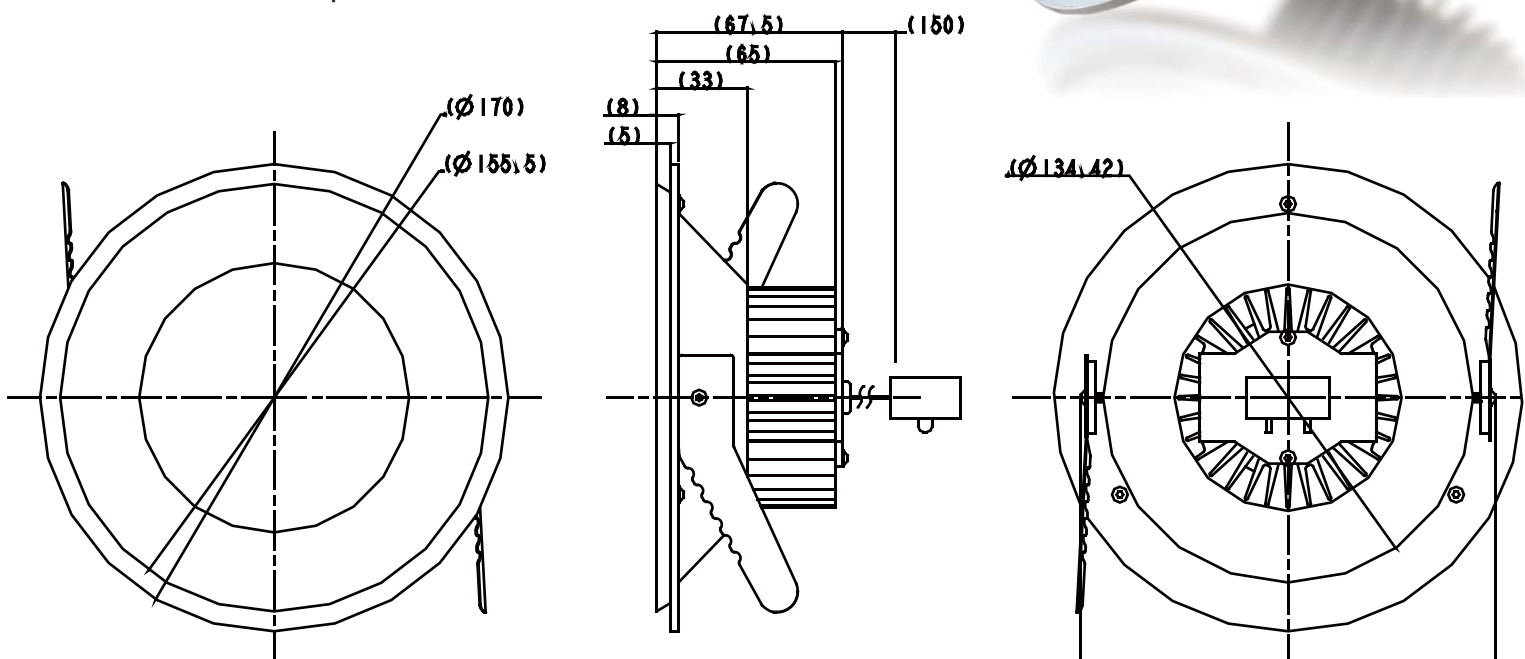

Name	Down Light	
Power Consumption	12W	
Color Temperature	5300K Cool White	2800K Warm White
Output Lumens	450 Lux @1meter	400 Lux @1meter
Weight	480g	
Life	40000 hrs	
Light Angle	120 degree	
Input	90-240V	
Part Number	BUDAMW12WAB	BUDAMY12WAB