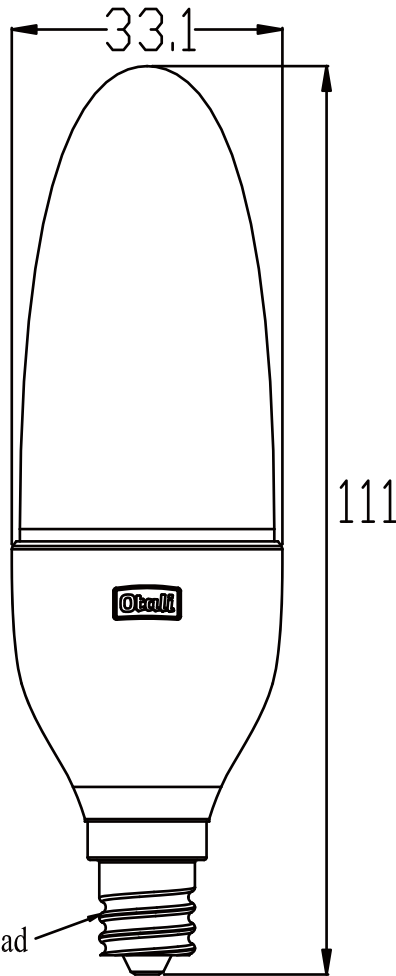

BOLYMIN, INC.

LED LIGHTING

LED Candle Light

BUEAJ

Name	LED Candle Light
Power Consumption	4W
Color Temperature	3000K(Warm White)
Output Lumens	315 lm
Weight	40g
Life	25000 hrs
Base	E12
Light Angle	290 degree
Input	100V~240V
Part Number	BUEAJY04WAA