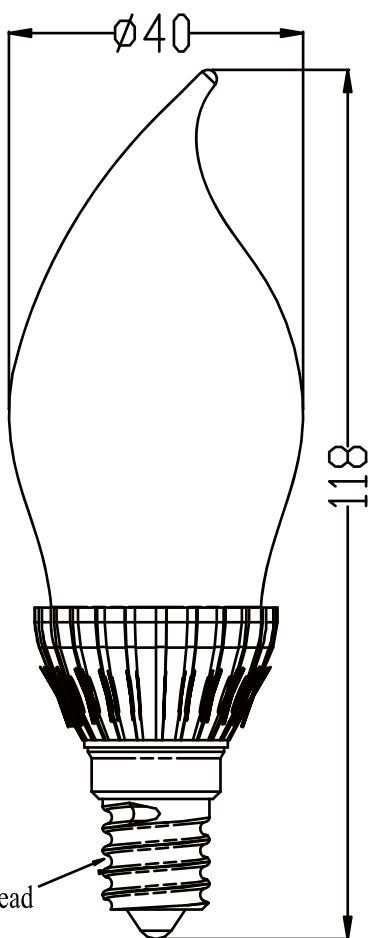

# LED LIGHTING LED Candle light BUEAN

Name	LED Candle Light	
Power Consumption	3W	
Color Temperature	5500K(Cool White)	3000K(Warm White)
Output Lumens	100 lm	80 lm
Weight	50g	
Life	25000 hrs	
Base	E14	
Light Angle	270 degree	
Input	110V	
Part Number	BUEANW03WAA	BUEANY03WAA