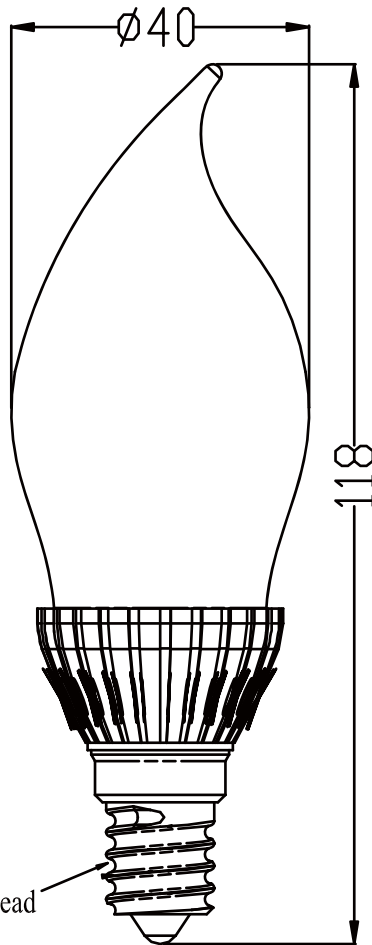

BOLYMIN, INC.

LED LIGHTING LED Candle light BUEAO

Name	LED Candle Light	
Power Consumption	3W	
Color Temperature	5500K(Cool White)	3000K(Warm White)
Output Lumens	100 lm	80 lm
Weight	50g	
Life	25000 hrs	
Base	E14	
Light Angle	270 degree	
Input	220V	
Part Number	BUEAOW03WAA	BUEAOY03WAA