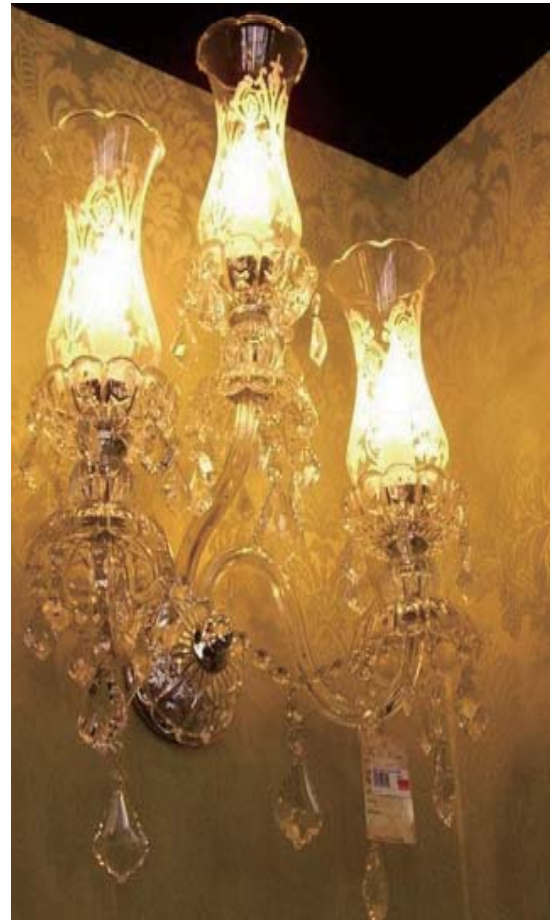

BOLYMIN, INC.

LED LIGHTING LED Candle light BUEAO

Name	LED Candle Light	
Power Consumption	3W	
Color Temperature	5500K(Cool White)	3000K(Warm White)
Output Lumens	100 lm	80 lm
Weight	50g	
Life	25000 hrs	
Base	E14	
Light Angle	270 degree	
Input	220V	
Part Number	BUEAOW03WAA	BUEAOY03WAA