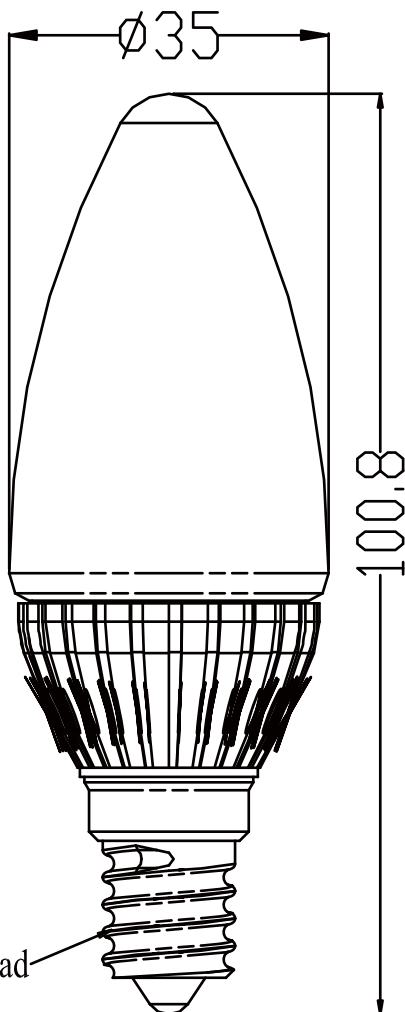

BOLYMIN, INC.

LED LIGHTING LED Candle light BUEAP

E14 lamp head

Name	LED Candle light	
Power Consumption	3W	
Color Temperature	5500K(Cool White)	3000K(Warm White)
Output Lumens	100 lm	80 lm
Weight	50g	
Life	25000 hrs	
Base	E14	
Light Angle	270 degree	
Input	110V	
Part Number	BUEAPW03WAA	BUEAPY03WAA