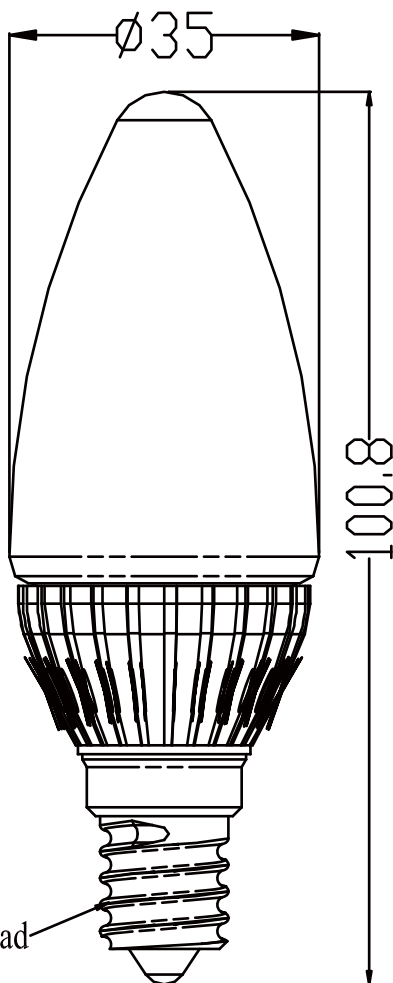

# LED LIGHTING LED Candle light BUEAQ

Name	LED Candle light	
Power Consumption	3W	
Color Temperature	5500K(Cool White)	3000K(Warm White)
Output Lumens	100 lm	80 lm
Weight	50g	
Life	25000 hrs	
Base	E14	
Light Angle	270 degree	
Input	220V	
Part Number	BUEAQW03WAA	BUEAQY03WAA